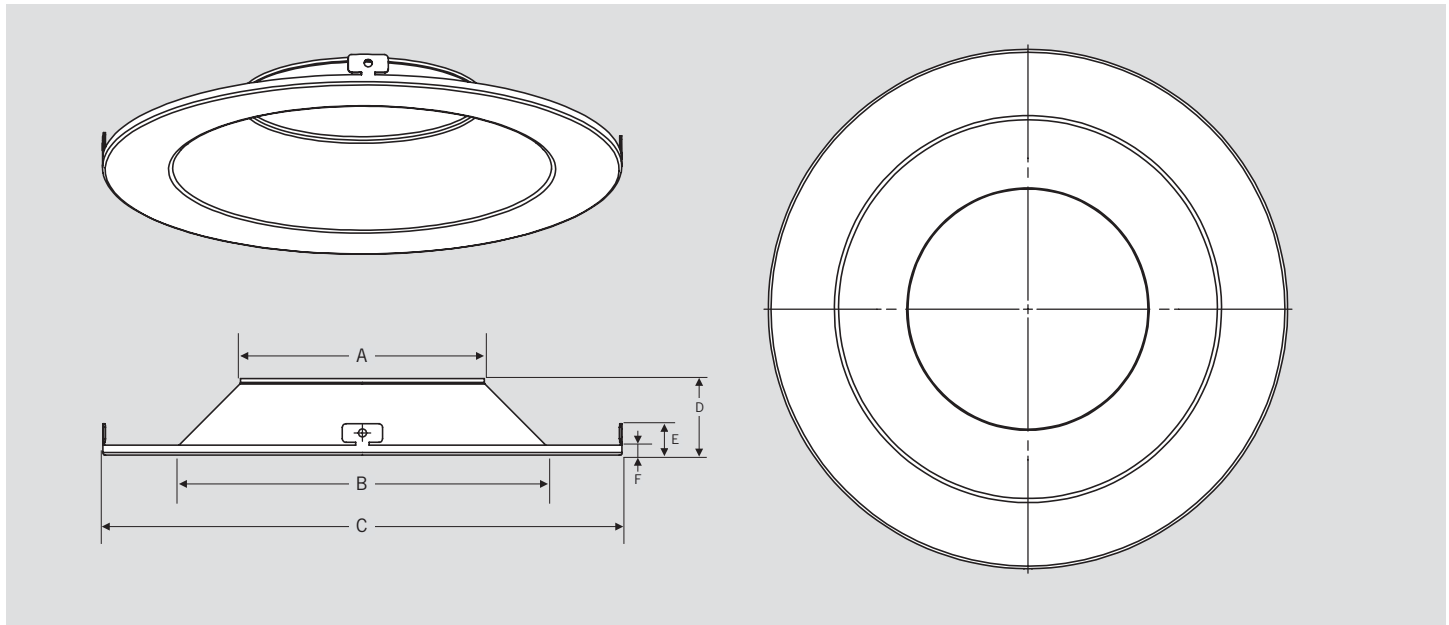

KT-RDLED-XA-MB-TRIM
INTERCHANGEABLE TRIM FOR RECESSED LED DOWNLIGHTS

DESCRIPTION

Interchangeable Trim for Recessed LED Downlights, Matte Black

PHYSICAL DIMENSIONS

TRIM DIMENSIONS

ORDER CODE	A	B	C	D	E	F
KT-RDLED-6A-MB-TRIM	4.50"	5.73"	8.5"	1.0"	0.68"	0.21"
KT-RDLED-8A-MB-TRIM	4.81"	6.91"	10.13"	1.24"	0.69"	0.22"
KT-RDLED-10A-MB-TRIM	5.38"	8.43"	11.48"	1.69"	0.69"	0.22"

KT-RDLED-XA-MB-TRIM

INTERCHANGEABLE TRIM FOR RECESSED LED DOWNLIGHTS

ORDERING INFORMATION

ORDER CODE	EASY CODE	UPC
KT-RDLED-6A-MB-TRIM	TCP-85	843654137155
KT-RDLED-8A-MB-TRIM	XEY-99	843654137162
KT-RDLED-10A-MB-TRIM	HWB-59	843654137179

CATALOG NUMBER BREAKDOWN

KT-RDLED-XA-MB-TRIM

- 1 Keystone Technologies
- 2 Recessed Downlight LED
- 3 Nominal Size
- 4 Series A
- 5 Matte Black
- 6 Interchangeable Trim