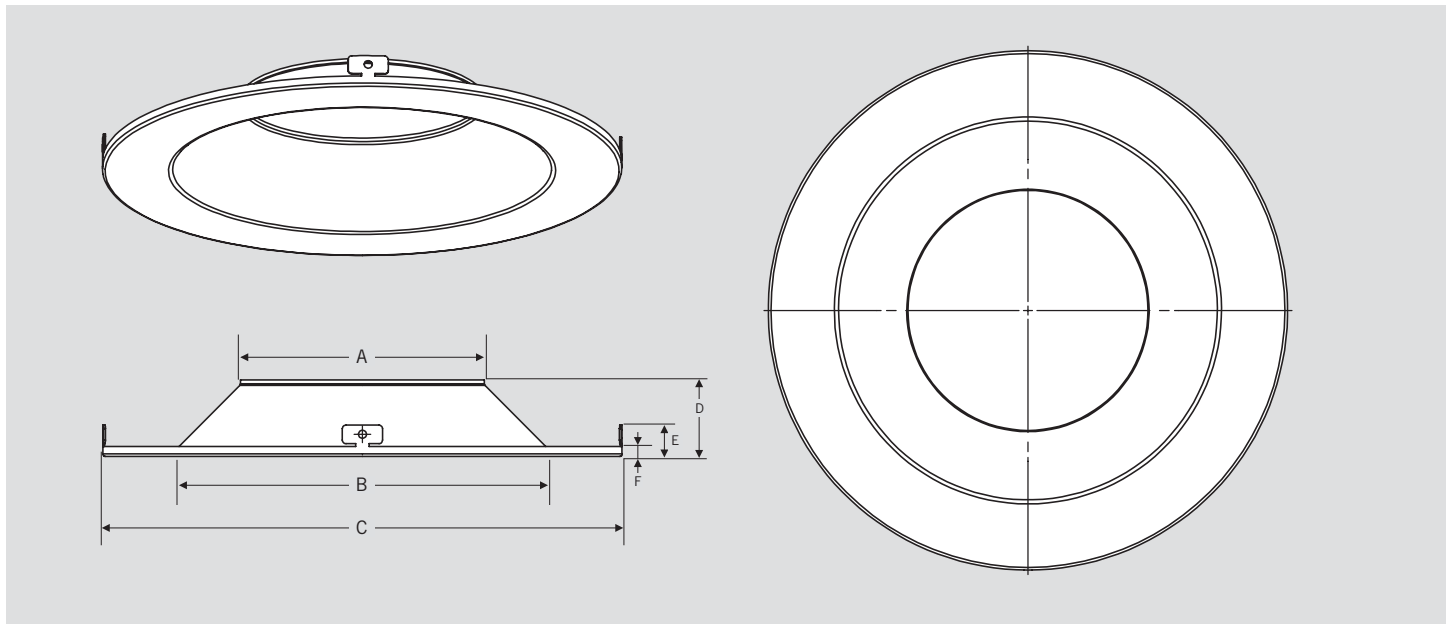

KT-RDLED-XA-BR-TRIM
INTERCHANGEABLE TRIM FOR RECESSED LED DOWNLIGHTS

DESCRIPTION

Interchangeable Trim for Recessed LED Downlights, Bronze

PHYSICAL DIMENSIONS

TRIM DIMENSIONS

ORDER CODE	A	B	C	D	E	F
KT-RDLED-6A-BR-TRIM	4.50"	5.73"	8.5"	1.0"	0.68"	0.21"
KT-RDLED-8A-BR-TRIM	4.81"	6.91"	10.13"	1.24"	0.69"	0.22"
KT-RDLED-10A-BR-TRIM	5.38"	8.43"	11.48"	1.69"	0.69"	0.22"

KT-RDLED-XA-BR-TRIM

INTERCHANGEABLE TRIM FOR RECESSED LED DOWNLIGHTS

ORDERING INFORMATION

ORDER CODE	EASY CODE	UPC
KT-RDLED-6A-BR-TRIM	CUN-05	843654137216
KT-RDLED-8A-BR-TRIM	MSA-34	843654137223
KT-RDLED-10A-BR-TRIM	KSN-09	843654137230

CATALOG NUMBER BREAKDOWN

KT-RDLED-XA-BR-TRIM

- 1** Keystone Technologies
- 2** Recessed Downlight LED
- 3** Nominal Size
- 4** Series A
- 5** Bronze
- 6** Interchangeable Trim