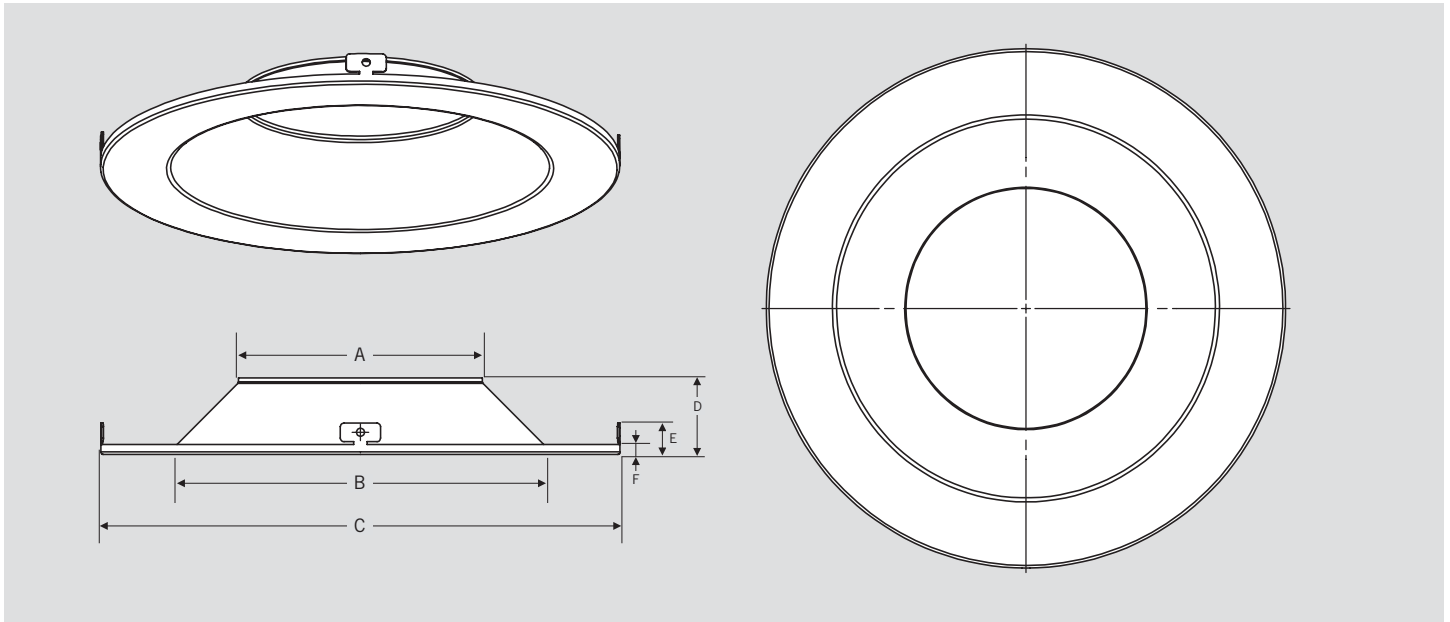

KT-RDLED-XA-BN-TRIM
INTERCHANGEABLE TRIM FOR RECESSED LED DOWNLIGHTS

DESCRIPTION

Interchangeable Trim for Recessed LED Downlights, Brushed Nickel

PHYSICAL DIMENSIONS

TRIM DIMENSIONS

ORDER CODE	A	B	C	D	E	F
KT-RDLED-6A-BN-TRIM	4.50"	5.73"	8.5"	1.0"	0.68"	0.21"
KT-RDLED-8A-BN-TRIM	4.81"	6.91"	10.13"	1.24"	0.69"	0.22"
KT-RDLED-10A-BN-TRIM	5.38"	8.43"	11.48"	1.69"	0.69"	0.22"

KT-RDLED-XA-BN-TRIM

INTERCHANGEABLE TRIM FOR RECESSED LED DOWNLIGHTS

ORDERING INFORMATION

ORDER CODE	EASY CODE	UPC
KT-RDLED-6A-BN-TRIM	CZZ-70	843654137186
KT-RDLED-8A-BN-TRIM	VKJ-61	843654137193
KT-RDLED-10A-BN-TRIM	NLB-18	843654137209

CATALOG NUMBER BREAKDOWN

KT-RDLED-XA-BN-TRIM

- 1** Keystone Technologies
- 2** Recessed Downlight LED
- 3** Nominal Length
- 4** Series A
- 5** Brushed Nickel
- 6** Interchangeable Trim