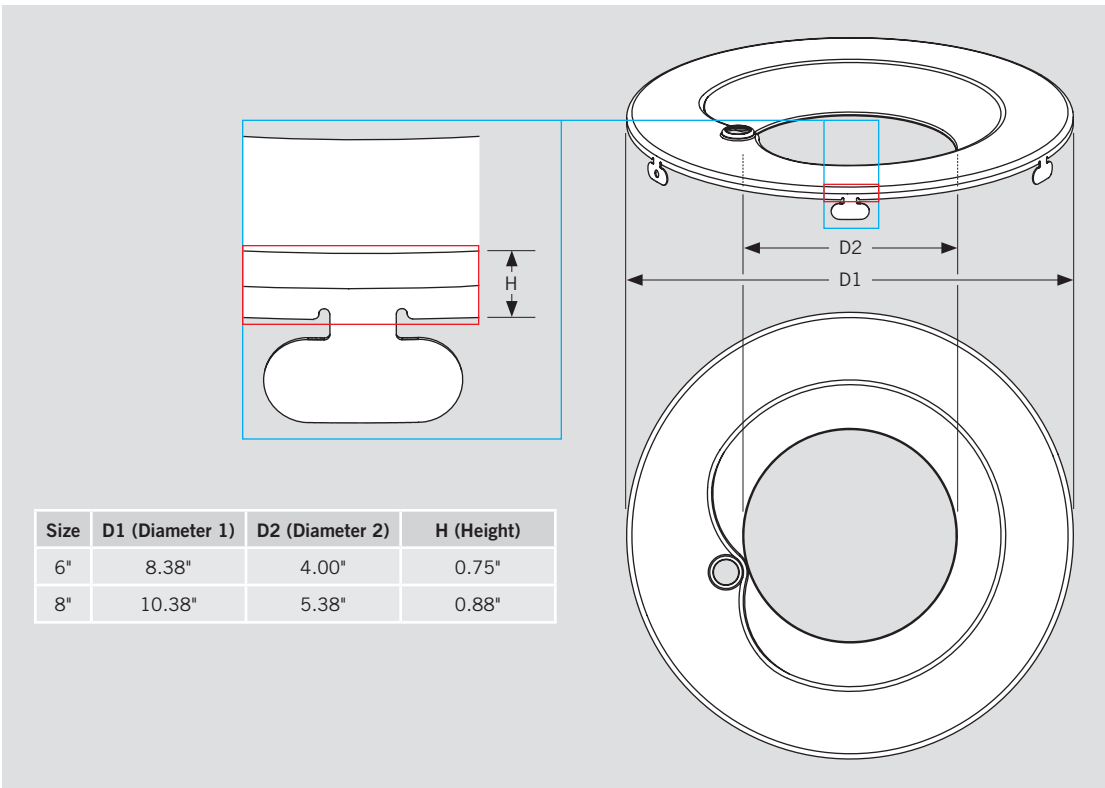

KT-RDLED-EM-XA-MB-TRIM
INTERCHANGEABLE TRIM FOR EM COMMERCIAL DOWNLIGHTS

DESCRIPTION

Interchangeable Trim for Series A
EM Commercial Downlights | Matte Black

PHYSICAL SPECIFICATIONS

KT-RDLED-EM-XA-MB-TRIM

INTERCHANGEABLE TRIM FOR EM COMMERCIAL DOWNLIGHTS

ORDERING INFORMATION

Catalog Number	Pack Qty.	UPC	Easy Code
KT-RDLED-EM-6A-MB-TRIM	1	843654137339	BRC-30
KT-RDLED-EM-8A-MB-TRIM	1	843654137346	TVP-14

CATALOG NUMBER BREAKDOWN

KT-RDLED-EM-XA-MB-TRIM

1 **2** **3** **4** **5** **6** **7** **8**

- 1** Keystone Technologies
- 2** Recessed Downlight
- 3** LED Technology
- 4** Built-in Emergency Pack
- 5** Nominal Size
- 6** Series A
- 7** Matte Black
- 8** Trim

5 Nominal Size

6	6"
8	8"