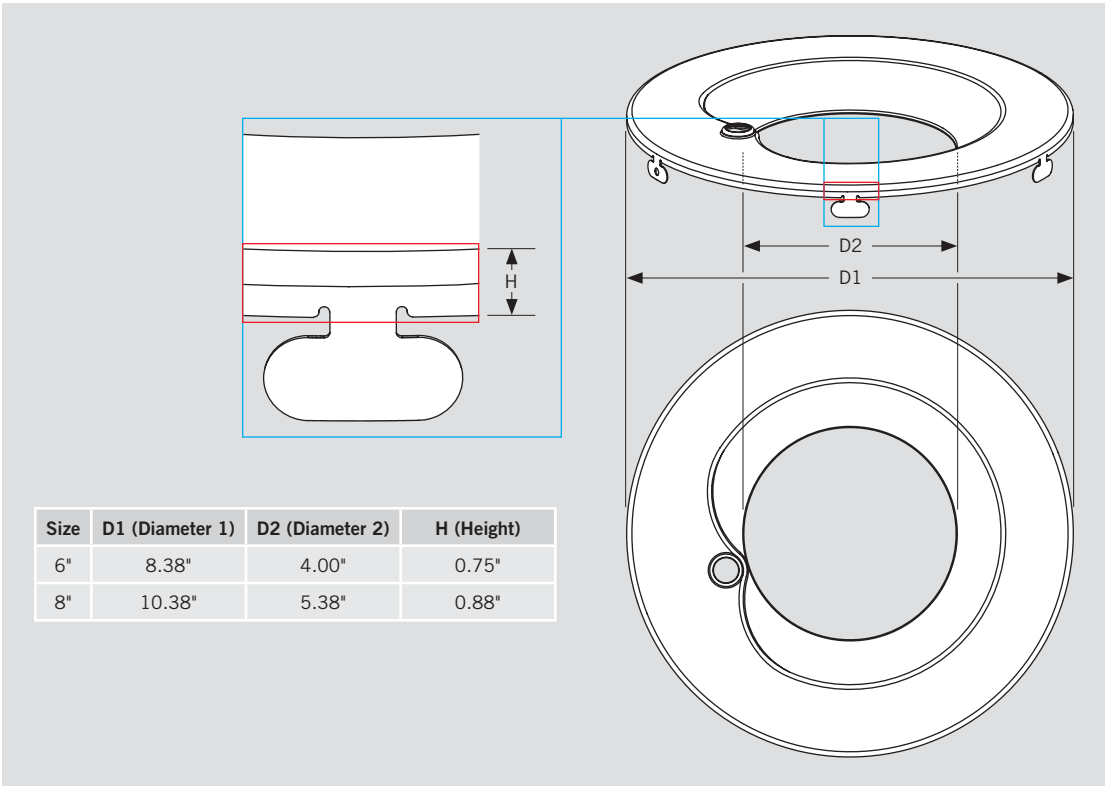

PHYSICAL SPECIFICATIONS