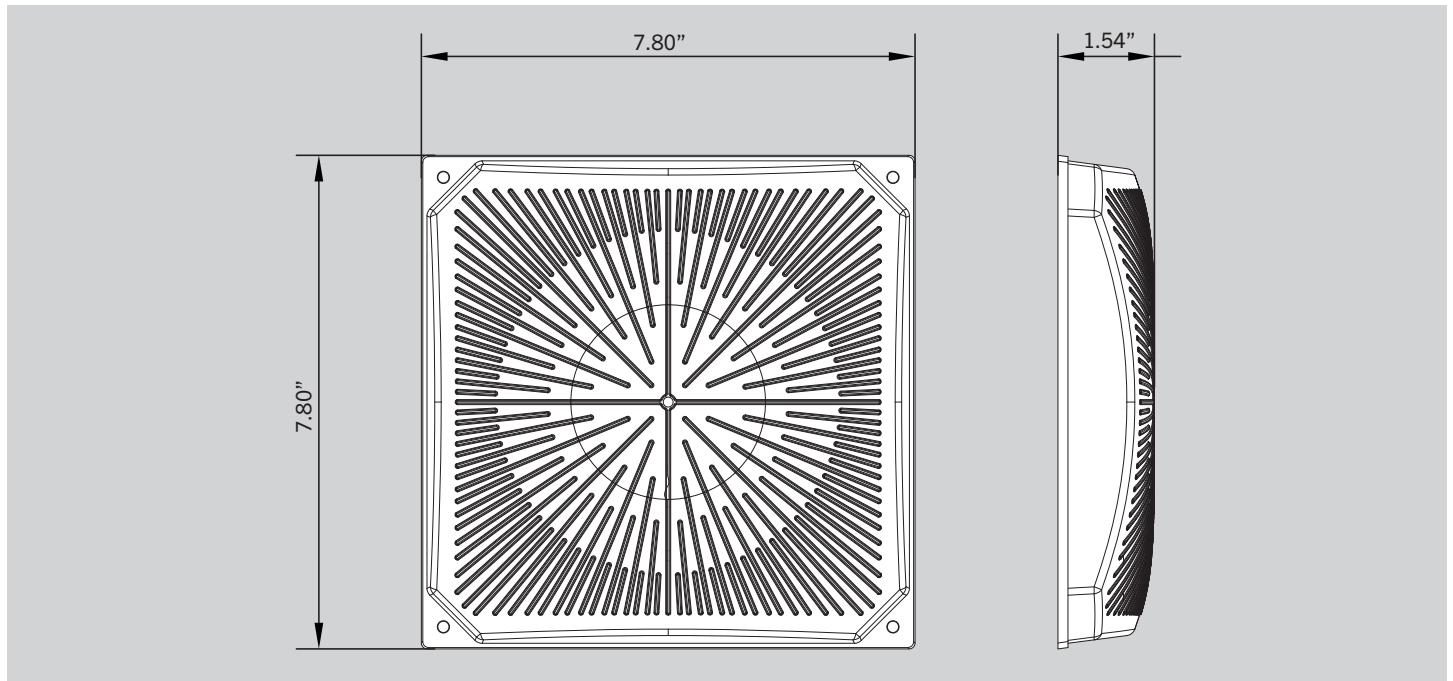

KT-CLED-LENS-S1-110-KIT

CANOPY LENS

DESCRIPTION

110° Beam Angle Lens for 8" Square Canopy

*Canopy Fixture sold separately

DIMENSIONS

ORDERING INFORMATION

CATALOG NUMBER	CARTON QTY.	EASY CODE	UPC
KT-CLED-LENS-S1-110-KIT	20	GNA-34	843654152011

CATALOG NUMBER BREAKDOWN

KT-CLED-LENS-S1-110-KIT

1 2 3 4 5 6 7 8

- 1 Keystone Technologies
- 2 Canopy Fixture
- 3 LED
- 4 Lens
- 5 Size
- 6 Style
- 7 Beam Angle
- 8 Kit