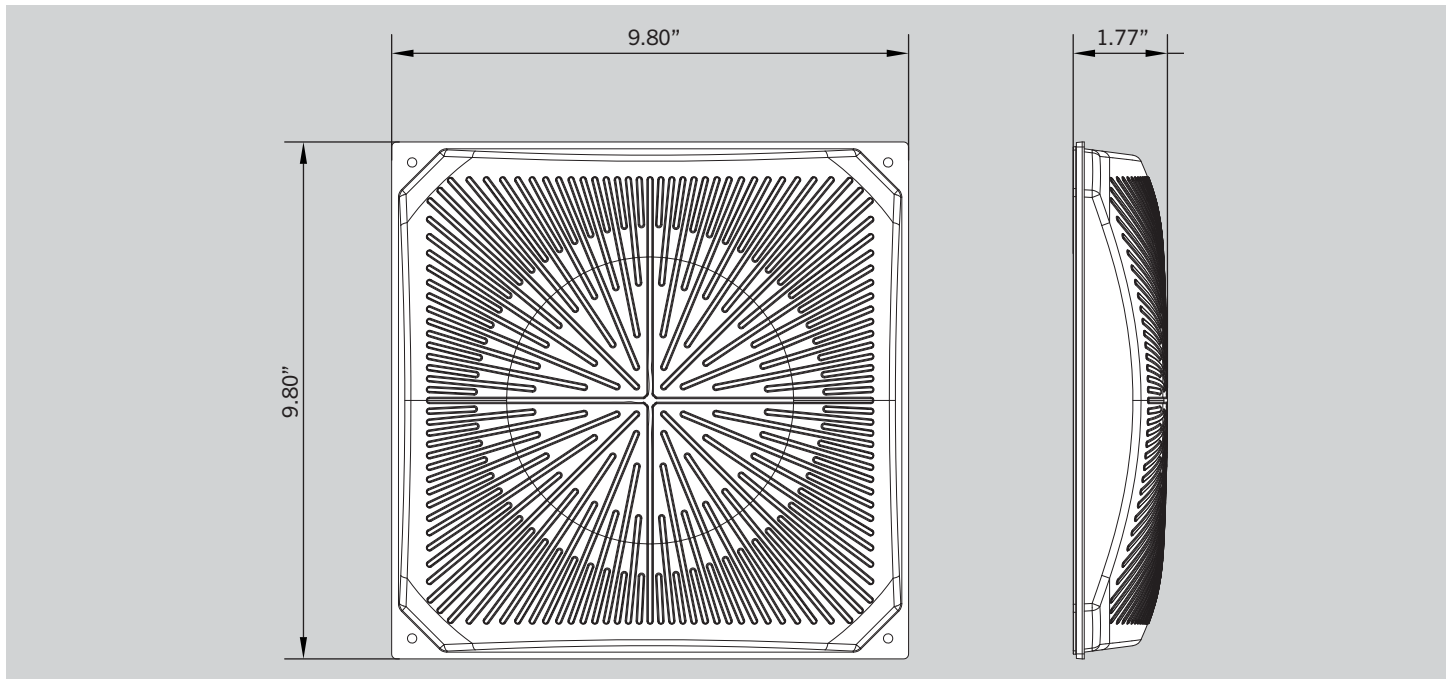

KT-CLED-LENS-M1-110-KIT

CANOPY LENS

DESCRIPTION

110° Beam Angle Lens for 10" Square Canopy

*Canopy Fixture sold separately

DIMENSIONS

ORDERING INFORMATION

CATALOG NUMBER	CARTON QTY.	EASY CODE	UPC
KT-CLED-LENS-M1-110-KIT	15	AHD-34	843654152004

CATALOG NUMBER BREAKDOWN

KT-CLED-LENS-M1-110-KIT

1 2 3 4 5 6 7 8

- 1 Keystone Technologies
- 2 Canopy Fixture
- 3 LED
- 4 Lens
- 5 Size
- 6 Style
- 7 Beam Angle
- 8 Kit