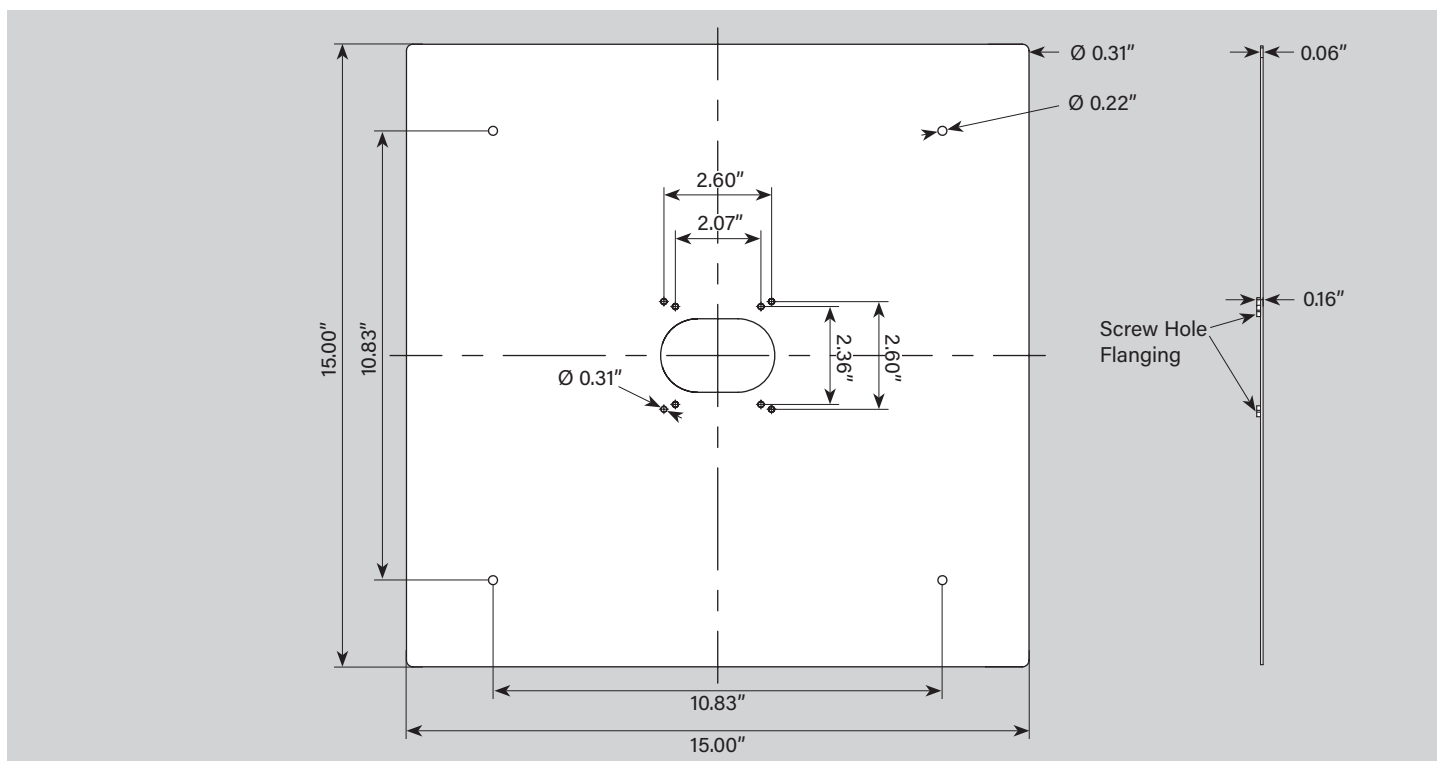

## CANOPY BACK PLATE

### DESCRIPTION

15" bronze mounting back plate for canopy fixtures

\*Canopy fixture sold separately

### DIMENSIONS