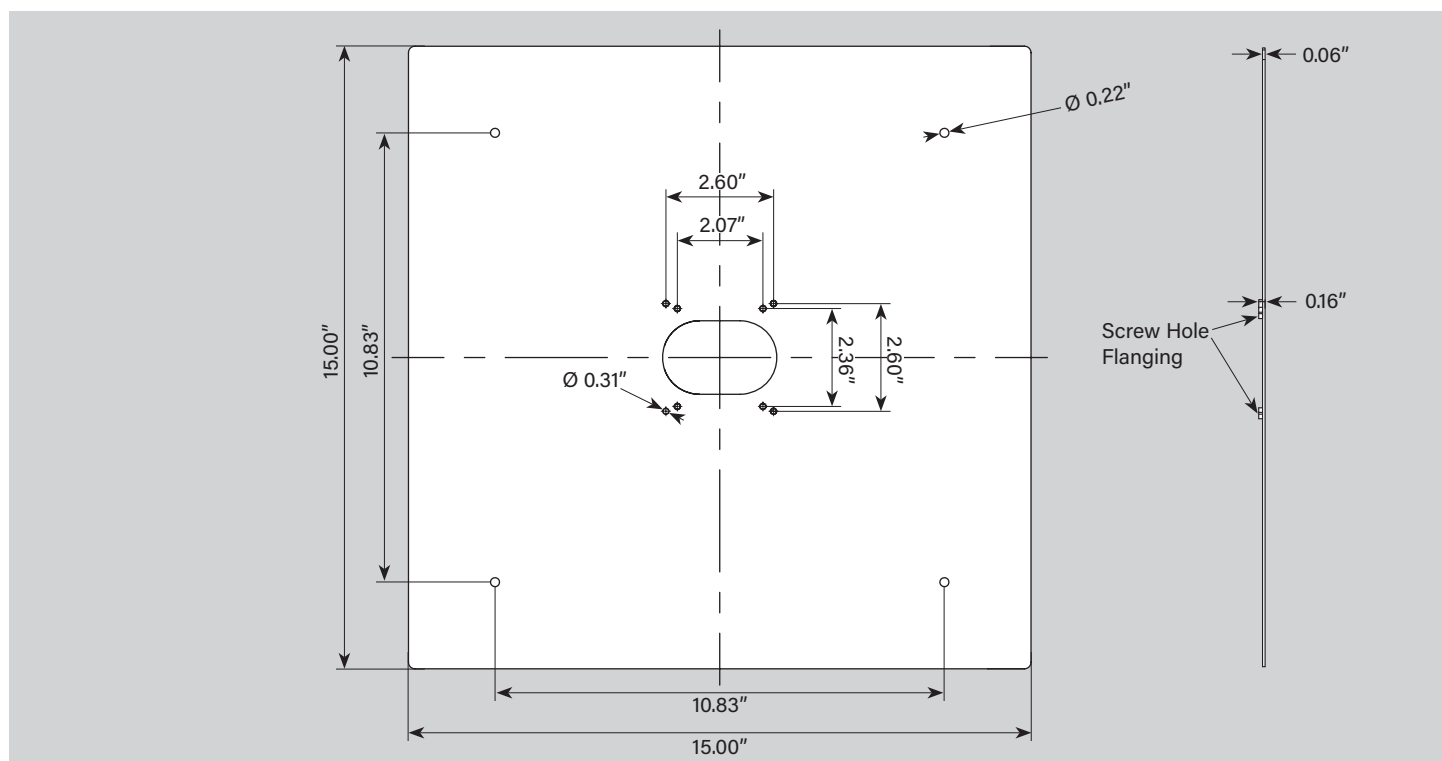

### CANOPY BACK PLATE

#### DESCRIPTION

15" white mounting back plate for canopy fixtures

\*Canopy fixture sold separately

#### DIMENSIONS