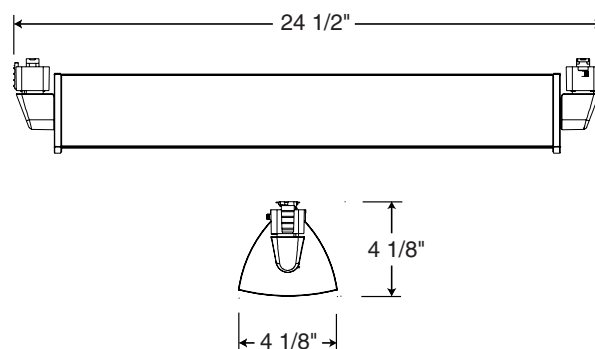

DIMENSIONS

Alternate TEK/HTEK Trac Adapter Compatible with either Juno TEK or HTEK trac systems • System specific and assembled to trac fixture • Integrally polarized construction to prevent reverse installation – only allows insertion in proper orientation • Rotary circuit selector enables simple switching between circuits • Integral on/off switch enables individual fixtures to be switched for servicing.

Alternate HTYPE Trac Adapter Compatible with track systems which use a H-type track adapter, including Lithonia LTS Decorative Track (not LT type) • System specific and assembled to trac fixture • Two-position power contact provided for two-circuit application • Consult factory for additional information.

Labels UL and C-UL Listed • Union made • Assembled in U.S.A.

Buy American This product is assembled in the USA and meets the Buy America(n) government procurement requirements under FAR, DFARS and DOT. Please refer to www.acuitybrands.com/buy-american for additional information.

Warranty 5-year limited warranty. Complete warranty terms located at: www.acuitybrands.com/CustomerResources/Terms_and_conditions.aspx. Specifications subject to change without notice.

ORDERING INFORMATION

Ordering Examples: T257L 30K 80CRI PDIM WH, T257L TEK 30K 80CRI PDIM BL

Series	Mounting Adapter Type	Color Temperature	Color Rendering Index	Dimming Compatibility	Finish
T257L 70W Wall Wash/ Flood LED	(Blank) Juno Universal 120V Trac Adapter	27K 2700K 30K 3000K 35K 3500K 40K 4000K	80CRI 80 CRI Consult factory for 90 CRI versions.	OFF¹ On/Off (Non-Dimming) PDIM Phase Dimmable	BL Black SL Silver WH White
	TEK TEK 120V Trac Adapter				
	HTEK¹ HTEK 277V Trac Adapter				
	HTYPE H-Type Trac Adapter				

Notes:

¹ HTEK versions are only available with OFF and OFF is only available with HTEK.

ConTech is a registered trademark of ConTech Lighting.

One Lithonia Way • Conyers, GA 30012 • Phone: 1-800-705-SERV (7378) • Visit us at www.acuitybrands.com
Printed in U.S.A. ©2017-2021 Acuity Brands Lighting, Inc. Rev. 06/25/21