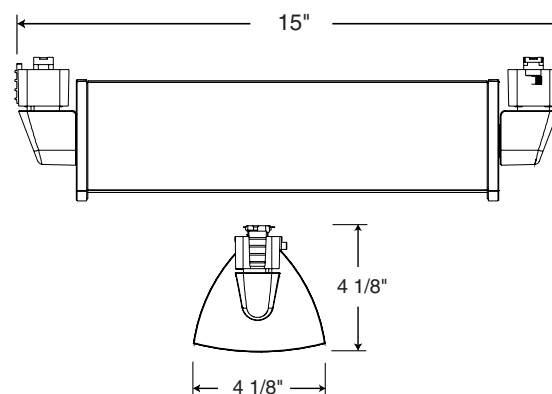

DIMENSIONS

Alternate TEK/HTEK Trac Adapter Compatible with either Juno TEK or HTEK trac systems • System specific and assembled to trac fixture • Integrally polarized construction to prevent reverse installation – only allows insertion in proper orientation • Rotary circuit selector enables simple switching between circuits • Integral on/off switch enables individual fixtures to be switched for servicing.

Alternate HTYPE Trac Adapter Compatible with track systems which use a H-type track adapter, including Lithonia LTS Decorative Track (not LT type) • System specific and assembled to trac fixture • Two-position power contact provided for two-circuit application • Consult factory for additional information.

Labels UL and C-UL Listed • Union made • Assembled in U.S.A.

Buy American This product is assembled in the USA and meets the Buy America(n) government procurement requirements under FAR, DFARS and DOT. Please refer to www.acuitybrands.com/buy-american for additional information.

Warranty 5-year limited warranty. Complete warranty terms located at: www.acuitybrands.com/CustomResources/Terms_and_conditions.aspx. Specifications subject to change without notice.

ORDERING INFORMATION

Ordering Examples: T256L 30K 80CRI OFF WH, T256L TEK 30K 80CRI PDIM BL

Series	Mounting Adapter Type	Color Temperature	Color Rendering Index	Dimming Compatibility	Finish
T256L 35W Wall Wash/ Flood LED	(Blank) Juno Universal 120V Trac Adapter	27K 2700K	80CRI 80 CRI Consult factory for 90 CRI versions.	OFF¹ On/Off (Non-Dimming) PDIM Phase Dimmable	BL Black SL Silver WH White
	TEK TEK 120V Trac Adapter	30K 3000K			
	HTEK¹ HTEK 277V Trac Adapter	35K 3500K			
	HTYPE H-Type Trac Adapter	40K 4000K			

Notes:
1 HTEK versions are only available with OFF and OFF is only available with HTEK.

ConTech is a registered trademark of ConTech Lighting.

One Lithonia Way • Conyers, GA 30012 • Phone: 1-800-705-SERV (7378) • Visit us at www.acuitybrands.com
Printed in U.S.A. ©2017-2021 Acuity Brands Lighting, Inc. Rev. 06/25/21