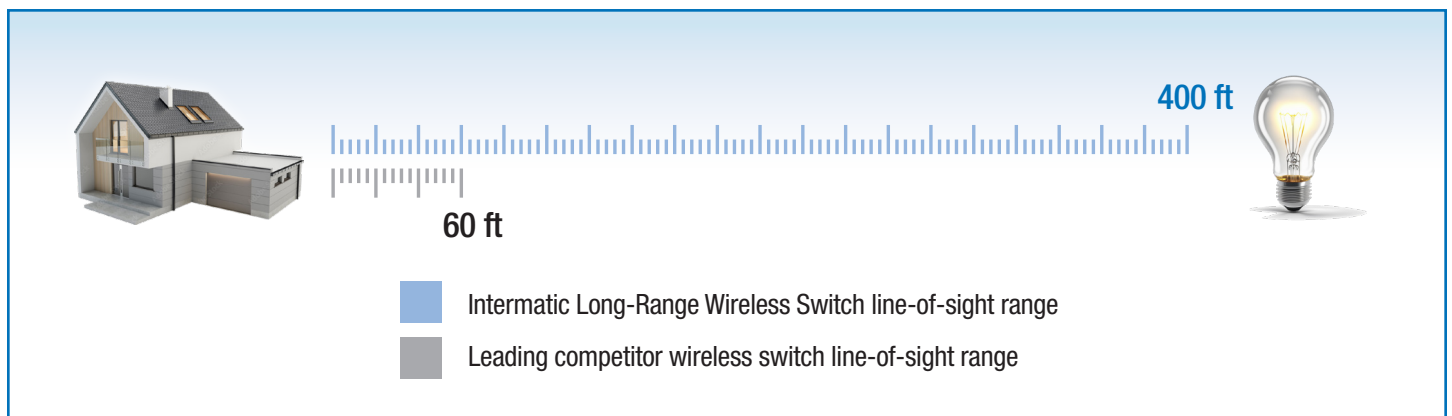

Best-In-Class Range