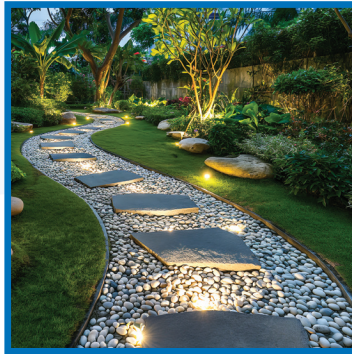

## Simple Control That Goes The Distance

Enhance your outdoor experience with a Long-Range Wireless Switch from Intermatic. Our simple control makes it easy to turn landscape lights, pool lighting, and other outdoor lighting loads ON and OFF with the push of a button.

## Best-In-Class Range

Choose the **Long-Range Wireless Switch** for applications ranging from pools and landscapes to sheds and outbuildings.

Nicheless Pool Lighting

Landscapes

Sheds and Outbuildings