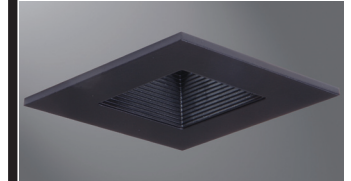

3012BKBB
Black with Black Baffle