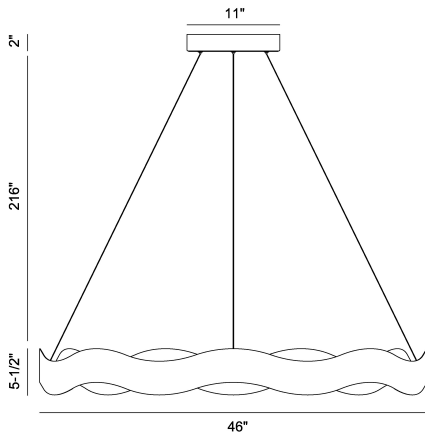

VAUGHAN, VAUGHAN, LED CHANDELIER, EX-L

PRODUCT DETAILS

No.	:	46462-015
Product Color	:	Bronze / Gold
Product Material	:	Iron
Shade / Accent Colour	:	NA
Shade / Accent Material	:	NA
Diameter	:	46"
Height	:	5.5"
Overall Height	:	223"
Weight	:	21.6lbs

LIGHT SOURCE DETAILS

Light Source Type	:	INTEGRATED LED
Input Voltage	:	120V
Bulb Voltage	:	24V
Socket Type	:	LED
Total Wattage	:	130W
Delivered Lumens	:	989lm
Kelvin	:	3000K
CRI	:	80+
Dimmable	:	Yes

OPTIONS AVAILABLE

ITEM NO.	FINISH	SHADE
46462-015	Bronze / Gold	NA
46462-022	Black/ Vintage Nickel	NA

TECHNICAL DETAILS

Light Direction	:	Up and Down
Hanging Support Type	:	AIRCRAFT CABLE
Hanging Support Length	:	216"
Rods Included	:	No
Canopy / Backplate Height	:	2"
Canopy / Backplate Dia.	:	11"
Adjustable Lamp Head	:	No
Location	:	Dry