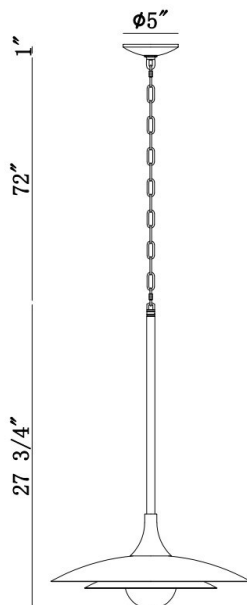

### PRODUCT DETAILS

No.	:	46441-010
Product Color	:	White
Product Material	:	Iron
Shade / Accent Colour	:	white
Shade / Accent Material	:	Glass
Diameter	:	18"
Height	:	27.5"
Overall Height	:	101"
Weight	:	9.9lbs
Shade Height	:	1.47"
Shade Diameter	:	18"

### LIGHT SOURCE DETAILS

Number of Bulbs	:	1
Light Source	:	LED
Light Source Type	:	LED
Input Voltage	:	110V
Bulb Voltage	:	110V
Wattage	:	10W
Total Wattage	:	10W
Delivered Lumens	:	448lm
Kelvin	:	3000K
CRI	:	95.2
Bulb Included	:	Yes
Dimmable	:	Yes

### TECHNICAL DETAILS

Light Direction	:	Up and Down
Hanging Support Length	:	72"
Rods Included	:	Yes
Canopy / Backplate Length	:	5"
Canopy / Backplate Height	:	1.25"
Canopy / Backplate Width	:	5"
Canopy / Backplate Dia.	:	5"
Location	:	Dry