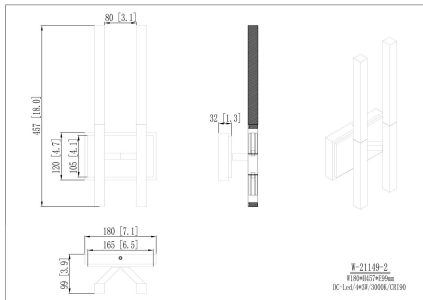

Benicio, BENICIO, CRYSTAL 2LT VTY

PRODUCT DETAILS

No.	:	46426-017
Product Color	:	Matt black
Product Material	:	steel+aluminum
Shade / Accent Colour	:	Clear
Shade / Accent Material	:	Crystal
Width	:	4.75"
Height	:	18"
Ext	:	3.5"
Weight	:	4.3lbs
Shade Length	:	0.98"
Shade Width	:	0.98"
Shade Height	:	9.8"

OPTIONS AVAILABLE

ITEM NO.	FINISH	SHADE
46426-017	Matt black	Clear
46426-024	Polished nickel	Clear
46426-031	Brushed gold	Clear

TECHNICAL DETAILS

Canopy / Backplate Height	:	1.25"
Canopy / Backplate Width	:	4.75"
Location	:	Damp