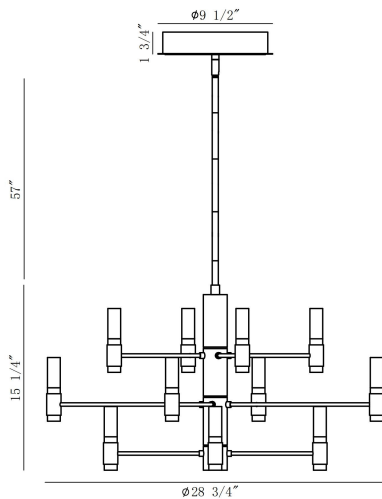

ALBANY, ALBANY

OPTIONS AVAILABLE

ITEM NO.	FINISH	SHADE
46353-016	Black & Brass	Frosted white

PRODUCT DETAILS

No.	:	46353-016
Product Color	:	Black & Brass
Product Material	:	Iron
Shade / Accent Colour	:	Frosted white
Shade / Accent Material	:	Alu + acrylic
Diameter	:	31.25"
Height	:	75.25"
Overall Height	:	75.3"
Weight	:	16lbs

LIGHT SOURCE DETAILS

Number of Bulbs	:	12
Light Source	:	LED
Light Source Type	:	LED
Input Voltage	:	120V
Bulb Voltage	:	24V
Socket Type	:	LED
Wattage	:	56W
Delivered Lumens	:	1283lm
Kelvin	:	3000K
CRI	:	90
Bulb Included	:	Yes
Dimmable	:	Yes

TECHNICAL DETAILS

Light Direction	:	Up and Down
Hanging Support Type	:	ROD
Hanging Support Length	:	57"
Rods Included	:	Yes
Canopy / Backplate Length	:	7"
Canopy / Backplate Height	:	1.75"
Canopy / Backplate Width	:	6.25"
Location	:	Dry