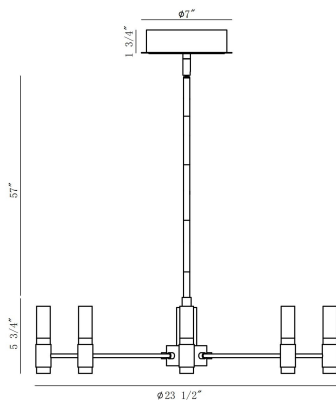

ALBANY, ALBANY

PRODUCT DETAILS

No.	:	46352-019
Product Color	:	Black & Brass
Product Material	:	Iron
Shade / Accent Colour	:	Frosted white
Shade / Accent Material	:	Alu + acrylic
Diameter	:	23.5"
Height	:	66"
Overall Height	:	66"
Weight	:	12lbs

LIGHT SOURCE DETAILS

Number of Bulbs	:	8
Light Source	:	LED
Light Source Type	:	LED
Input Voltage	:	120V
Bulb Voltage	:	24V
Socket Type	:	LED
Wattage	:	38W
Delivered Lumens	:	890lm
Kelvin	:	3000K
CRI	:	90
Bulb Included	:	Yes
Dimmable	:	Yes

OPTIONS AVAILABLE

ITEM NO.	FINISH	SHADE
46352-019	Black & Brass	Frosted white

TECHNICAL DETAILS

Light Direction	:	Up and Down
Hanging Support Type	:	ROD
Hanging Support Length	:	57"
Rods Included	:	Yes
Canopy / Backplate Length	:	7"
Canopy / Backplate Height	:	1.75"
Canopy / Backplate Width	:	6.25"
Location	:	Dry