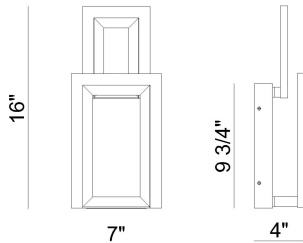

Inizio, INIZIO, WALL SCONCE

PRODUCT DETAILS

No.	:	45908-019
Product Color	:	Gold
Product Material	:	Aluminum
Shade / Accent Colour	:	Frosted white
Shade / Accent Material	:	acrylic
Width	:	7"
Height	:	16"
Ext	:	4"
Weight	:	3.3lbs

OPTIONS AVAILABLE

ITEM NO.	FINISH	SHADE
45908-019	Gold	Frosted white
45908-024	Black	Frosted white

TECHNICAL DETAILS

Canopy / Backplate Length	:	9.75"
Canopy / Backplate Height	:	1.5"
Canopy / Backplate Width	:	5.5"
Location	:	Dry