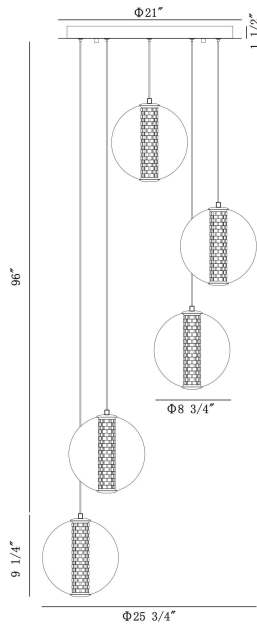

## ATOMO, ATOMO, 5LT PD

### PRODUCT DETAILS

No.	:	45737-015
Product Color	:	Chrome
Product Material	:	Iron
Shade / Accent Colour	:	Clear
Shade / Accent Material	:	Alu+Glass+Acrylic
Diameter	:	25.75"
Height	:	9.25"
Overall Height	:	106.5"
Weight	:	18.5lbs
Shade Height	:	9.25"
Shade Diameter	:	8.75"

### LIGHT SOURCE DETAILS

Number of Bulbs	:	5
Light Source	:	LED
Light Source Type	:	LED
Input Voltage	:	120V
Bulb Voltage	:	36V
Socket Type	:	LED
Wattage	:	35W
Total Wattage	:	37W
Delivered Lumens	:	883lm
Kelvin	:	3000K
CRI	:	90
Bulb Included	:	Yes
Dimmable	:	Yes

### TECHNICAL DETAILS

Light Direction	:	Up and Down
Hanging Support Type	:	AIRCRAFT CABLE
Hanging Support Length	:	96"
Canopy / Backplate Height	:	1.25"
Canopy / Backplate Dia.	:	21"
Location	:	Dry