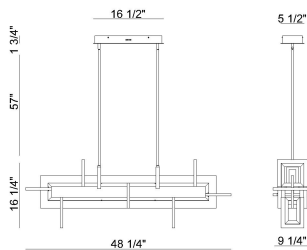

### PRODUCT DETAILS

No.	:	45719-011
Product Color	:	Gold
Product Material	:	Aluminum
Shade / Accent Colour	:	Frosted white
Shade / Accent Material	:	acrylic
Length	:	48.25"
Width	:	9.25"
Height	:	16.25"
Overall Height	:	73.3"
Weight	:	20.9lbs

### TECHNICAL DETAILS

Light Direction	:	Up and Down
Hanging Support Type	:	ROD
Rods Included	:	Yes
Canopy / Backplate Length	:	16.5"
Canopy / Backplate Height	:	1.75"
Canopy / Backplate Width	:	5.5"
Location	:	Dry