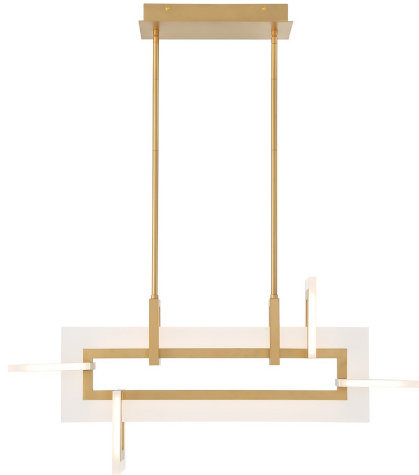

## Inizio, INIZIO, CHANDELIER S

### PRODUCT DETAILS

No.	:	45718-014
Product Color	:	Gold
Product Material	:	Aluminum
Shade / Accent Colour	:	Frosted white
Shade / Accent Material	:	acrylic
Length	:	33"
Width	:	5.5"
Height	:	15.5"
Overall Height	:	72.5"
Weight	:	9.9lbs

### TECHNICAL DETAILS

Light Direction	:	Up and Down
Hanging Support Type	:	ROD
Rods Included	:	Yes
Canopy / Backplate Length	:	12.5"
Canopy / Backplate Height	:	1.5"
Canopy / Backplate Width	:	5.5"
Location	:	Dry