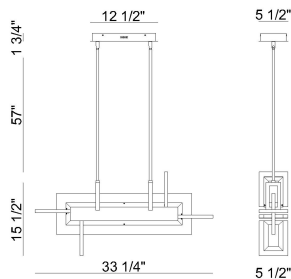

### PRODUCT DETAILS

No.	:	45718-014
Product Color	:	Gold
Product Material	:	Aluminum
Shade / Accent Colour	:	Frosted white
Shade / Accent Material	:	acrylic
Length	:	33"
Width	:	5.5"
Height	:	15.5"
Overall Height	:	72.5"
Weight	:	9.9lbs

### TECHNICAL DETAILS

Light Direction	:	Up and Down
Hanging Support Type	:	ROD
Rods Included	:	Yes
Canopy / Backplate Length	:	12.5"
Canopy / Backplate Height	:	1.5"
Canopy / Backplate Width	:	5.5"
Location	:	Dry