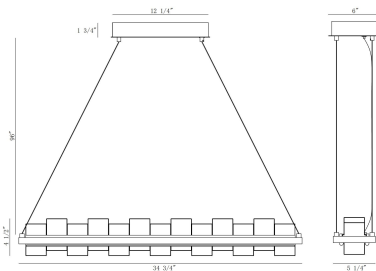

### PRODUCT DETAILS

No.	:	45717-017
Product Color	:	BLK
Product Material	:	Iron
Shade / Accent Colour	:	clear
Shade / Accent Material	:	Alu+K9 crystal
Length	:	34.75"
Width	:	5.25"
Height	:	4.5"
Overall Height	:	100"
Weight	:	41.3lbs
Shade Length	:	3"
Shade Width	:	2.5"
Shade Height	:	4"

### TECHNICAL DETAILS

Light Direction	:	Up and Down
Hanging Support Type	:	AIRCRAFT CABLE
Hanging Support Length	:	96"
Rods Included	:	No
Canopy / Backplate Length	:	12.25"
Canopy / Backplate Height	:	1.75"
Canopy / Backplate Width	:	6"
Location	:	Dry