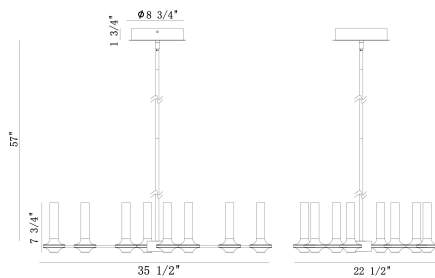

Torcia, Torcia, 8LT chandelier

PRODUCT DETAILS

No.	:	45714-016
Product Color	:	Black & Gold
Product Material	:	Iron
Shade / Accent Colour	:	Clear
Shade / Accent Material	:	acrylic
Length	:	35.75"
Width	:	22.75"
Height	:	7.5"
Overall Height	:	60.5"
Weight	:	12.1lbs
Shade Height	:	5.5"
Shade Diameter	:	1.25"

LIGHT SOURCE DETAILS

Number of Bulbs	:	16
Light Source	:	LED
Light Source Type	:	LED
Input Voltage	:	120V
Bulb Voltage	:	24V
Socket Type	:	LED
Wattage	:	40W
Total Wattage	:	45W
Delivered Lumens	:	1928lm
Kelvin	:	3000K
CRI	:	90
Bulb Included	:	Yes
Dimmable	:	Yes

OPTIONS AVAILABLE

ITEM NO.	FINISH	SHADE
45714-016	Black & Gold	Clear
45714-023	White & Gold	Clear

TECHNICAL DETAILS

Light Direction	:	Up and Down
Hanging Support Type	:	ROD
Hanging Support Length	:	57"
Rods Included	:	Yes
Canopy / Backplate Height	:	1.75"
Canopy / Backplate Dia.	:	8.75"
Location	:	Dry