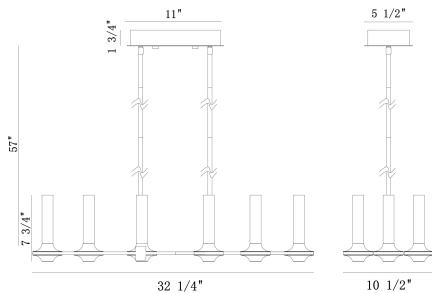

Torcia, Torcia, 6LT chandelier L

PRODUCT DETAILS

No.	:	45713-019
Product Color	:	Black & gold
Product Material	:	Iron
Shade / Accent Colour	:	Clear
Shade / Accent Material	:	acrylic
Length	:	31.5"
Width	:	10.25"
Height	:	7.5"
Overall Height	:	60.5"
Weight	:	10.7lbs
Shade Height	:	5.5"
Shade Diameter	:	1.25"

LIGHT SOURCE DETAILS

Number of Bulbs	:	12
Light Source	:	LED
Light Source Type	:	LED
Input Voltage	:	120V
Bulb Voltage	:	24V
Socket Type	:	LED
Wattage	:	30W
Total Wattage	:	34W
Delivered Lumens	:	1391lm
Kelvin	:	3000K
CRI	:	90
Bulb Included	:	Yes
Dimmable	:	Yes

OPTIONS AVAILABLE

ITEM NO.	FINISH	SHADE
45713-019	Black & gold	Clear
45713-026	White & gold	Clear

TECHNICAL DETAILS

Light Direction	:	Up and Down
Hanging Support Type	:	ROD
Hanging Support Length	:	57"
Rods Included	:	Yes
Canopy / Backplate Length	:	11"
Canopy / Backplate Height	:	1.75"
Canopy / Backplate Width	:	5.5"
Location	:	Dry