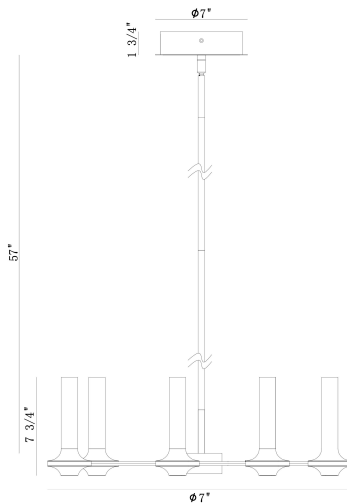

Torcia, Torcia, 6LT chandelier S

PRODUCT DETAILS

No.	:	45712-012
Product Color	:	Black & gold
Product Material	:	Iron
Shade / Accent Colour	:	Clear
Shade / Accent Material	:	acrylic
Diameter	:	24.25"
Height	:	7.5"
Overall Height	:	60.5"
Weight	:	9.4lbs
Shade Height	:	5.5"
Shade Diameter	:	1.25"

LIGHT SOURCE DETAILS

Number of Bulbs	:	12
Light Source	:	LED
Light Source Type	:	LED
Input Voltage	:	120V
Bulb Voltage	:	24V
Socket Type	:	LED
Wattage	:	30W
Total Wattage	:	34W
Delivered Lumens	:	1544lm
Kelvin	:	3000K
CRI	:	90
Bulb Included	:	Yes
Dimmable	:	Yes

OPTIONS AVAILABLE

ITEM NO.	FINISH	SHADE
45712-012	Black & gold	Clear
45712-029	White & gold	Clear

TECHNICAL DETAILS

Light Direction	:	Up and Down
Hanging Support Type	:	ROD
Hanging Support Length	:	57"
Rods Included	:	Yes
Canopy / Backplate Height	:	1.75"
Canopy / Backplate Dia.	:	7"
Location	:	Dry