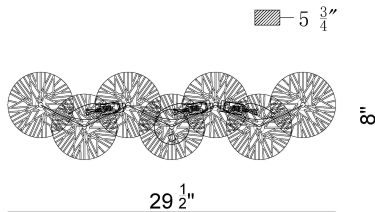

SUE-ANNE, SUE-ANNE, 3LT VANITY

PRODUCT DETAILS

No.	:	45701-016
Product Color	:	Brass
Product Material	:	Iron
Shade / Accent Colour	:	CLEAR/AMBER
Shade / Accent Material	:	Glass
Width	:	29.5"
Height	:	8"
Ext	:	5.75"
Weight	:	6.4lbs

LIGHT SOURCE DETAILS

Number of Bulbs	:	3
Light Source	:	Incandescent
Light Source Type	:	B10
Input Voltage	:	120V
Bulb Voltage	:	120V
Socket Type	:	E12
Wattage	:	40W
Total Wattage	:	120W
Bulb Included	:	No
Dimmable	:	No

OPTIONS AVAILABLE

ITEM NO.	FINISH	SHADE
45701-016	Brass	CLEAR/AMBER

TECHNICAL DETAILS

Canopy / Backplate Height	:	1"
Canopy / Backplate Dia.	:	5.5"
Location	:	Dry

PROJECT INFORMATION

 Job Name: Date: Category: