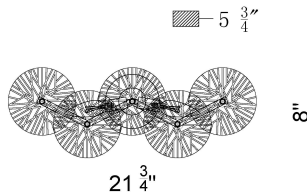

SUE-ANNE, SUE-ANNE, 2LT VANITY

PRODUCT DETAILS

No.	:	45700-019
Product Color	:	Brass
Product Material	:	Iron
Shade / Accent Colour	:	CLEAR/AMBER
Shade / Accent Material	:	Glass
Width	:	21.75"
Height	:	8"
Ext	:	5.75"
Weight	:	4.6lbs

LIGHT SOURCE DETAILS

Number of Bulbs	:	2
Light Source	:	Incandescent
Light Source Type	:	B10
Input Voltage	:	120V
Bulb Voltage	:	120V
Socket Type	:	E12
Wattage	:	40W
Total Wattage	:	80W
Bulb Included	:	No
Dimmable	:	No

OPTIONS AVAILABLE

ITEM NO.	FINISH	SHADE
45700-019	Brass	CLEAR/AMBER

TECHNICAL DETAILS

Canopy / Backplate Height	:	1"
Canopy / Backplate Dia.	:	5.5"
Location	:	Dry

PROJECT INFORMATION

Job Name: Date: Category: