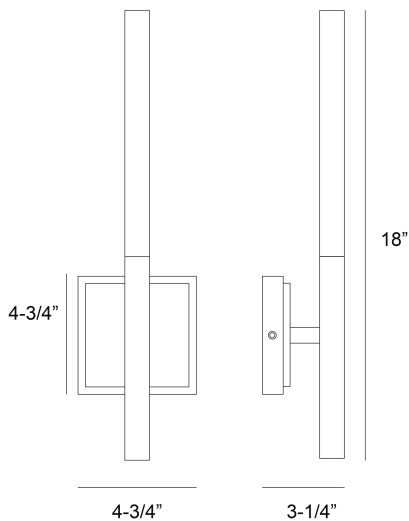

BENICIO, BENICIO, CRYSTAL 1LT VTY

PRODUCT DETAILS

No.	:	45636-011
Product Color	:	Polished nickel
Product Material	:	steel+aluminum
Shade / Accent Colour	:	Clear
Shade / Accent Material	:	Crystal
Width	:	4.75"
Height	:	18"
Ext	:	3.25"
Weight	:	2.4lbs
Shade Length	:	0.98"
Shade Width	:	0.98"
Shade Height	:	9.8"

LIGHT SOURCE DETAILS

Number of Bulbs	:	2
Light Source	:	LED
Light Source Type	:	LED
Input Voltage	:	120V
Bulb Voltage	:	120V
Socket Type	:	LED
Wattage	:	3W
Total Wattage	:	6W
Delivered Lumens	:	228lm
Kelvin	:	3000K
CRI	:	90
Bulb Included	:	Yes
Dimmable	:	Yes

OPTIONS AVAILABLE

ITEM NO.	FINISH	SHADE
45636-011	Polished nickel	Clear
45636-028	Brushed gold	Clear
45636-032	Matt black	Clear

TECHNICAL DETAILS

Canopy / Backplate Length	:	4.75"
Canopy / Backplate Height	:	1.25"
Canopy / Backplate Width	:	4.75"
Location	:	Damp