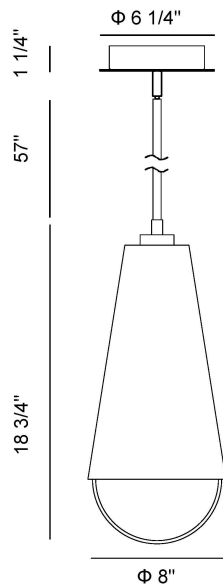

### PRODUCT DETAILS

No.	:	45609-015
Product Color	:	Gold
Product Material	:	Iron
Shade / Accent Colour	:	clear
Shade / Accent Material	:	Glass
Length	:	8"
Width	:	8"
Diameter	:	8"
Height	:	18.75"
Overall Height	:	78.5"
Weight	:	11.3lbs
Shade Width	:	3.75"
Shade Height	:	13.5"
Shade Diameter	:	7.5"

### LIGHT SOURCE DETAILS

Number of Bulbs	:	2
Light Source	:	LED
Light Source Type	:	LED
Input Voltage	:	120V
Bulb Voltage	:	120V
Socket Type	:	LED
Wattage	:	8W
Total Wattage	:	16W
Delivered Lumens	:	1000lm
Kelvin	:	3000K
CRI	:	90
Bulb Included	:	Yes
Dimmable	:	Yes

### TECHNICAL DETAILS

Light Direction	:	Up and Down
Hanging Support Type	:	CHAIN
Hanging Support Length	:	57"
Rods Included	:	Yes
Canopy / Backplate Height	:	1.25"
Canopy / Backplate Dia.	:	6.25"
Adjustable Lamp Head	:	Yes
Location	:	Dry