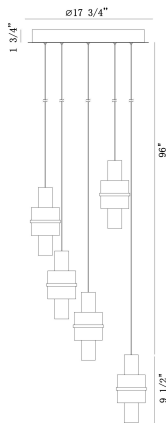

ROLA, ROLA, 5LT LED CHANDELIER

OPTIONS AVAILABLE

ITEM NO.	FINISH	SHADE
45594-014	Gold	Smoke

PRODUCT DETAILS

No.	:	45594-014
Product Color	:	Gold
Product Material	:	Iron
Shade / Accent Colour	:	Smoke
Shade / Accent Material	:	Alu+Glass+PC tube
Diameter	:	17.75"
Height	:	9.5"
Overall Height	:	107.25"
Weight	:	14.5lbs
Shade Height	:	9.5"
Shade Diameter	:	4"

LIGHT SOURCE DETAILS

Number of Bulbs	:	10
Light Source	:	LED
Light Source Type	:	LED
Input Voltage	:	120V
Bulb Voltage	:	24V
Socket Type	:	LED
Wattage	:	40W
Total Wattage	:	48W
Delivered Lumens	:	871lm
Kelvin	:	3000K
CRI	:	90
Bulb Included	:	Yes
Dimmable	:	Yes

TECHNICAL DETAILS

Light Direction	:	Up and Down
Hanging Support Type	:	AIRCRAFT CABLE
Hanging Support Length	:	96"
Rods Included	:	No
Canopy / Backplate Height	:	1.75"
Canopy / Backplate Dia.	:	14.75"
Location	:	Dry