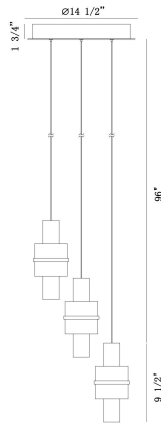

### PRODUCT DETAILS

No.	:	45593-017
Product Color	:	Gold
Product Material	:	Iron
Shade / Accent Colour	:	Smoke
Shade / Accent Material	:	Alu+Glass+PC tube
Diameter	:	14.5"
Height	:	9.5"
Overall Height	:	107.25"
Weight	:	9lbs
Shade Height	:	9.5"
Shade Diameter	:	4"

### LIGHT SOURCE DETAILS

Number of Bulbs	:	6
Light Source	:	LED
Light Source Type	:	LED
Input Voltage	:	120V
Bulb Voltage	:	24V
Socket Type	:	LED
Wattage	:	24W
Total Wattage	:	30W
Delivered Lumens	:	489lm
Kelvin	:	3000K
CRI	:	90
Bulb Included	:	Yes
Dimmable	:	Yes

### TECHNICAL DETAILS

Light Direction	:	Up and Down
Hanging Support Type	:	AIRCRAFT CABLE
Hanging Support Length	:	96"
Rods Included	:	No
Canopy / Backplate Height	:	1.75"
Canopy / Backplate Dia.	:	14.5"
Location	:	Dry