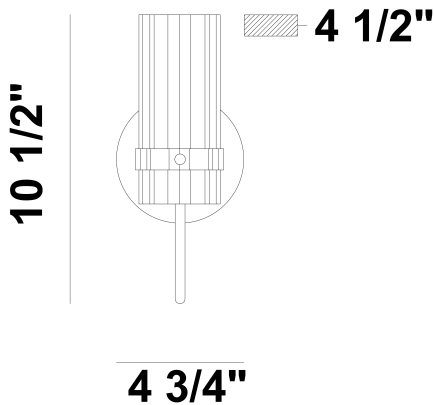

### PRODUCT DETAILS

No.	:	45461-019
Product Color	:	Brass
Product Material	:	Iron
Shade / Accent Colour	:	Clear
Shade / Accent Material	:	Glass
Width	:	4.75"
Height	:	10.5"
Ext	:	4.5"
Weight	:	1.8lbs
Shade Width	:	2.99"
Shade Height	:	7.01"

### TECHNICAL DETAILS

Canopy / Backplate Height	:	0.75"
Canopy / Backplate Dia.	:	4.5"
Location	:	Damp