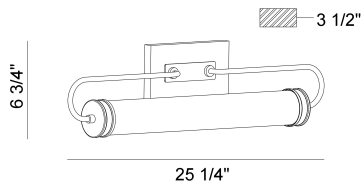

TELLIE, TELLIE, VANITY, SML

PRODUCT DETAILS

No.	:	45358-012
Product Color	:	Chrome
Product Material	:	Iron
Shade / Accent Colour	:	white
Shade / Accent Material	:	Glass
Width	:	25.25"
Height	:	6.75"
Ext	:	3.5"
Weight	:	3.3lbs
Shade Length	:	18.65"
Shade Diameter	:	2.75"

LIGHT SOURCE DETAILS

Light Source Type	:	INTEGRATED LED
Input Voltage	:	120V
Bulb Voltage	:	120V
Total Wattage	:	15W
Delivered Lumens	:	1020lm
Kelvin	:	3000K
CRI	:	90
Dimmable	:	Yes

OPTIONS AVAILABLE

ITEM NO.	FINISH	SHADE
45358-012	Chrome	white
45358-029	Black	white

TECHNICAL DETAILS

Canopy / Backplate Length	:	8"
Canopy / Backplate Height	:	0.75"
Canopy / Backplate Width	:	4.5"
Adjustable Lamp Head	:	No
Mounting	:	Up
Location	:	Damp

45358-012
45358-029

PROJECT INFORMATION