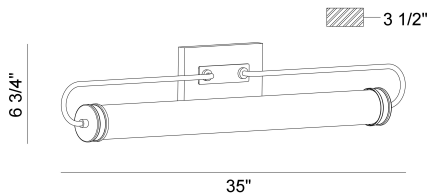

TELLIE, TELLIE, VANITY, LRG

PRODUCT DETAILS

No.	:	45357-015
Product Color	:	Chrome
Product Material	:	Iron
Shade / Accent Colour	:	white
Shade / Accent Material	:	Glass
Width	:	35"
Height	:	6.75"
Ext	:	3.5"
Weight	:	4.1lbs
Shade Length	:	28.5"
Shade Diameter	:	2.75"

LIGHT SOURCE DETAILS

Light Source Type	:	INTEGRATED LED
Input Voltage	:	120V
Bulb Voltage	:	120V
Socket Type	:	LED
Total Wattage	:	15W
Delivered Lumens	:	1520lm
Kelvin	:	3000K
CRI	:	90
Dimmable	:	Yes

OPTIONS AVAILABLE

ITEM NO.	FINISH	SHADE
45357-015	Chrome	white
45357-022	Black	white

TECHNICAL DETAILS

Canopy / Backplate Length	:	8"
Canopy / Backplate Height	:	0.75"
Canopy / Backplate Width	:	4.5"
Adjustable Lamp Head	:	No
Mounting	:	Up
Location	:	Damp