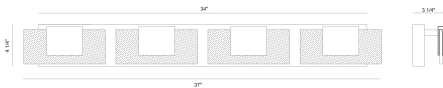

KASHA, KASHA, BATHBAR, 4LT, LED

PRODUCT DETAILS

No.	:	45347-016
Product Color	:	Black & Brass
Product Material	:	Iron
Shade / Accent Colour	:	Clear
Shade / Accent Material	:	Alu + acrylic
Height	:	4.25"
Ext	:	3.25"
Weight	:	7.4lbs
Shade Length	:	8.5"
Shade Width	:	3.5"
Shade Height	:	0.25"

OPTIONS AVAILABLE

ITEM NO.	FINISH	SHADE
45347-016	Black & Brass	Clear
45347-027	Chrome & Nickel	Clear

TECHNICAL DETAILS

Canopy / Backplate Length	:	34"
Canopy / Backplate Height	:	1.25"
Canopy / Backplate Width	:	4.25"
Location	:	Damp