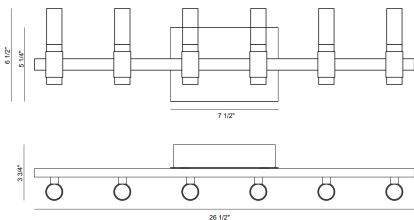

ALBANY, ALBANY, SCONCE, 6LT

PRODUCT DETAILS

No.	:	45237-010
Product Color	:	Black & Brass
Product Material	:	Iron
Shade / Accent Colour	:	Frosted white
Shade / Accent Material	:	Alu +acrylic
Height	:	6.5"
Ext	:	3.75"
Weight	:	4.1lbs
Shade Height	:	2.75"
Shade Diameter	:	1"

LIGHT SOURCE DETAILS

Number of Bulbs	:	12
Light Source	:	LED
Light Source Type	:	LED
Input Voltage	:	120V
Bulb Voltage	:	24V
Socket Type	:	LED
Wattage	:	24W
Total Wattage	:	29W
Delivered Lumens	:	518lm
Kelvin	:	3000K
CRI	:	90
Bulb Included	:	Yes
Dimmable	:	Yes

OPTIONS AVAILABLE

ITEM NO.	FINISH	SHADE
45237-010	Black & Brass	Frosted white
45237-027	Black & Nickel	Frosted white

TECHNICAL DETAILS

Canopy / Backplate Length	:	7.5"
Canopy / Backplate Height	:	1.75"
Canopy / Backplate Width	:	5.25"
Location	:	Damp