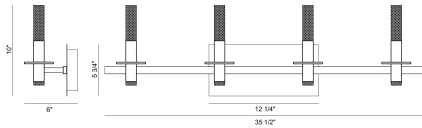

TORNA, TORNA, 4LT LED VANITY

PRODUCT DETAILS

No.	:	45235-016
Product Color	:	Gold
Product Material	:	Iron
Shade / Accent Colour	:	Frosted white
Shade / Accent Material	:	Alu +acrylic
Width	:	6.5"
Height	:	10"
Ext	:	6"
Weight	:	5.5lbs
Shade Height	:	4.25"
Shade Diameter	:	1.25"

OPTIONS AVAILABLE

ITEM NO.	FINISH	SHADE
45235-016	Gold	Frosted white
45235-023	POLISHED NICKEL	Frosted white

TECHNICAL DETAILS

Canopy / Backplate Length	:	12.25"
Canopy / Backplate Height	:	1.25"
Canopy / Backplate Width	:	5.75"
Location	:	Damp