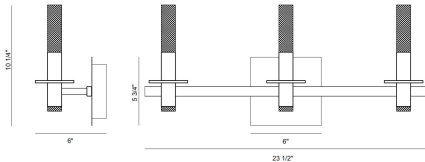

TORNA, TORNA, 3LT LED VANITY

PRODUCT DETAILS

No.	:	45234-019
Product Color	:	Gold
Product Material	:	Iron
Shade / Accent Colour	:	Frosted white
Shade / Accent Material	:	Alu +acrylic
Width	:	6.5"
Height	:	10.25"
Ext	:	6"
Weight	:	3.7lbs
Shade Height	:	4.25"
Shade Diameter	:	1.25"

LIGHT SOURCE DETAILS

Number of Bulbs	:	6
Light Source	:	LED
Light Source Type	:	LED
Input Voltage	:	120V
Bulb Voltage	:	36V
Socket Type	:	LED
Wattage	:	18W
Total Wattage	:	22W
Delivered Lumens	:	776lm
Kelvin	:	3000K
CRI	:	90
Bulb Included	:	Yes
Dimmable	:	Yes

OPTIONS AVAILABLE

ITEM NO.	FINISH	SHADE
45234-019	Gold	Frosted white
45234-026	POLISHED NICKEL	Frosted white

TECHNICAL DETAILS

Canopy / Backplate Length	:	6"
Canopy / Backplate Height	:	1.25"
Canopy / Backplate Width	:	5.75"
Location	:	Damp