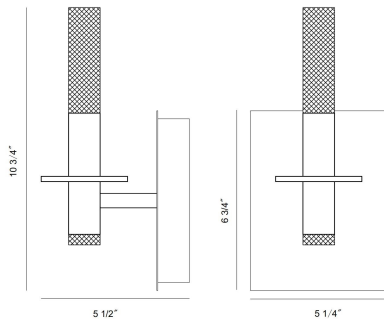

TORNA, TORNA, 1LT LED VANITY

PRODUCT DETAILS

No.	:	45233-012
Product Color	:	Gold
Product Material	:	Iron
Shade / Accent Colour	:	Frosted white
Shade / Accent Material	:	Alu +acrylic
Width	:	6"
Height	:	10.75"
Ext	:	5.5"
Weight	:	1.7lbs
Shade Height	:	4.25"
Shade Diameter	:	1.25"

LIGHT SOURCE DETAILS

Number of Bulbs	:	2
Light Source	:	LED
Light Source Type	:	LED
Input Voltage	:	120V
Bulb Voltage	:	36V
Socket Type	:	LED
Wattage	:	6W
Total Wattage	:	7W
Delivered Lumens	:	254lm
Kelvin	:	3000K
CRI	:	90
Bulb Included	:	Yes
Dimmable	:	Yes

OPTIONS AVAILABLE

ITEM NO.	FINISH	SHADE
45233-012	Gold	Frosted white
45233-029	POLISHED NICKEL	Frosted white

TECHNICAL DETAILS

Canopy / Backplate Length	:	4.5"
Canopy / Backplate Height	:	1.25"
Canopy / Backplate Width	:	6.75"
Location	:	Damp