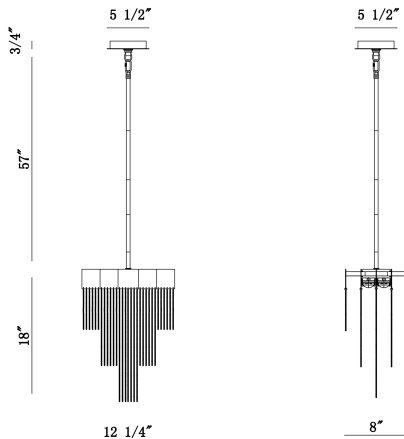

BLOOMFIELD, 2-LIGHT MINI PENDANT

PRODUCT DETAILS

No.	:	44370-015
Product Color	:	BLACK
Length	:	12.25"
Width	:	8"
Height	:	18"

LIGHT SOURCE DETAILS

Light Source Type	:	INTEGRATED LED
Input Voltage	:	120V
Bulb Voltage	:	120V
Socket Type	:	LED
Total Wattage	:	10W
Delivered Lumens	:	210lm
Kelvin	:	3000K
CRI	:	80+
Dimmable	:	Yes

OPTIONS AVAILABLE

ITEM NO.	FINISH	SHADE
44370-015	BLACK	
44370-022	GOLD	

TECHNICAL DETAILS

Hanging Support Type	:	ROD
Hanging Support Length	:	72"
Canopy / Backplate Length	:	5.5"
Canopy / Backplate Height	:	0.75"
Canopy / Backplate Width	:	5.5"
Location	:	DRY