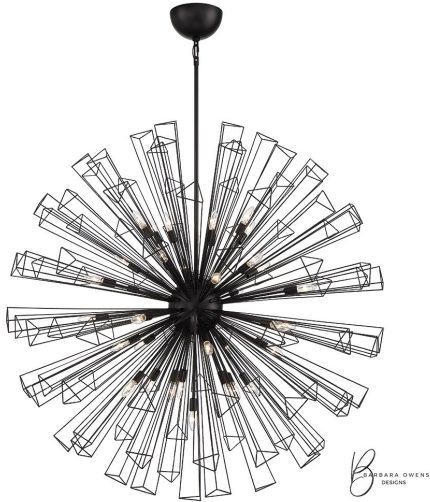

## DENDELIO, 35-LIGHT CHANDELIER

### PRODUCT DETAILS

No.	:	43865-017
Product Color	:	BLACK
Diameter	:	53.5"
Height	:	53.5"
Weight	:	51lbs

### LIGHT SOURCE DETAILS

Number of Bulbs	:	35
Light Source	:	Incandescent
Light Source Type	:	B10
Input Voltage	:	120V
Bulb Voltage	:	120V
Socket Type	:	E12
Wattage	:	40W
Total Wattage	:	1400W
Bulb Included	:	No
Dimmable	:	Yes

### TECHNICAL DETAILS

Hanging Support Type	:	ROD
Hanging Support Length	:	120"
Canopy / Backplate Height	:	4"
Canopy / Backplate Dia.	:	8"
Location	:	DRY