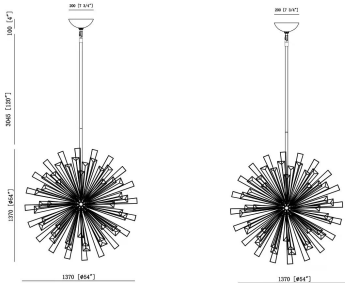

### PRODUCT DETAILS

No.	:	43865-017
Product Color	:	BLACK
Diameter	:	53.5"
Height	:	53.5"
Weight	:	51lbs

### LIGHT SOURCE DETAILS

Number of Bulbs	:	35
Light Source	:	Incandescent
Light Source Type	:	B10
Input Voltage	:	120V
Bulb Voltage	:	120V
Socket Type	:	E12
Wattage	:	40W
Total Wattage	:	1400W
Bulb Included	:	No
Dimmable	:	Yes

### TECHNICAL DETAILS

Hanging Support Type	:	ROD
Hanging Support Length	:	120"
Canopy / Backplate Height	:	4"
Canopy / Backplate Dia.	:	8"
Location	:	DRY