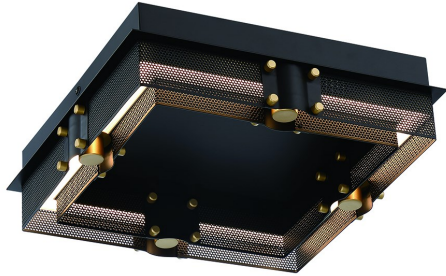

## ADMIRAL, LED FLUSHMOUNT

### PRODUCT DETAILS

No.	:	42715-016
Product Color	:	BLACK + GOLD
Product Material	:	IRON + ALUMINUM
Shade / Accent Colour	:	WHITE PC
Shade / Accent Material	:	PC
Length	:	13"
Width	:	13"
Height	:	3.5"

### LIGHT SOURCE DETAILS

Light Source Type	:	INTEGRATED LED
Input Voltage	:	120V
Bulb Voltage	:	120V
Socket Type	:	LED
Total Wattage	:	20W
Initial Lumens	:	610lm
Kelvin	:	3000K
CRI	:	90
Dimmable	:	Yes