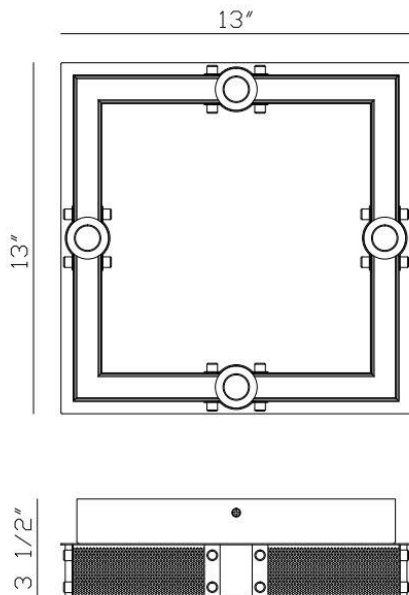

### PRODUCT DETAILS

No.	:	42715-016
Product Color	:	BLACK + GOLD
Product Material	:	IRON + ALUMINUM
Shade / Accent Colour	:	WHITE PC
Shade / Accent Material	:	PC
Length	:	13"
Width	:	13"
Height	:	3.5"

### TECHNICAL DETAILS

Canopy / Backplate Length	:	13"
Canopy / Backplate Height	:	0.75"
Canopy / Backplate Width	:	13"
Driver	:	ES
Location	:	WET
Approval	:	