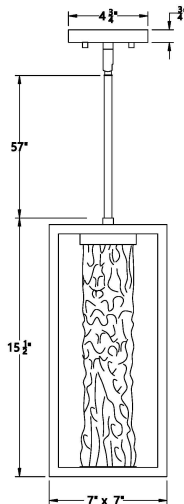

LIGHT SOURCE DETAILS

Light Source Type	:	INTEGRATED LED
Input Voltage	:	120V
Bulb Voltage	:	120V
Socket Type	:	LED
Total Wattage	:	12W
Initial Lumens	:	280lm
Kelvin	:	3000K
CRI	:	80
Dimmable	:	Yes

OPTIONS AVAILABLE

ITEM NO.	FINISH	SHADE
42702-016	SATIN BLACK	TEXTURED GLASS

TECHNICAL DETAILS

Hanging Support Length	:	57"
Canopy / Backplate Length	:	4.75"
Canopy / Backplate Width	:	4.75"
Location	:	WET
Approval	:	

42702