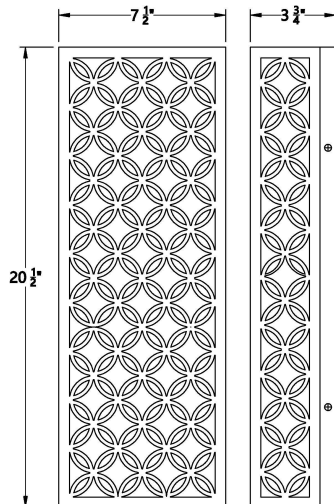

CLOVER, LED WALL SCONCE

PRODUCT DETAILS

No.	:	42699-019
Product Color	:	BLACK
Product Material	:	POWDER COATING OVER GALVANIZED STEEL
Shade / Accent Colour	:	WHITE GLASS
Shade / Accent Material	:	GLASS
Width	:	7.5"
Height	:	20.5"
Ext	:	3.75"

ITEM NO.	FINISH	SHADE
42699-019	BLACK	WHITE GLASS
42699-026	AGED SILVER	WHITE GLASS

TECHNICAL DETAILS

Canopy / Backplate Length	:	20.5"
Canopy / Backplate Width	:	7.5"
Location	:	WET
Approval	:	

42699

PROJECT INFORMATION