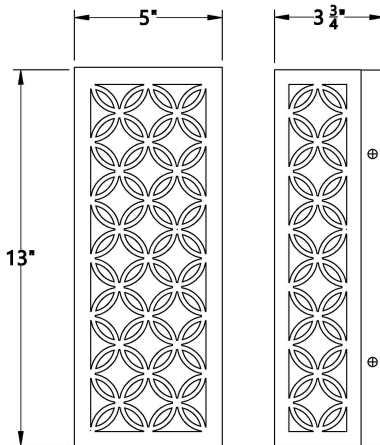

CLOVER, LED WALL SCONCE

PRODUCT DETAILS

No.	:	42698-012
Product Color	:	BLACK
Product Material	:	POWDER COATING OVER GALVANIZED STEEL
Shade / Accent Colour	:	WHITE GLASS
Shade / Accent Material	:	GLASS
Width	:	5"
Height	:	13"
Ext	:	3.75"

LIGHT SOURCE DETAILS

Light Source Type	:	INTEGRATED LED
Input Voltage	:	120V
Bulb Voltage	:	120V
Socket Type	:	LED
Total Wattage	:	12W
Delivered Lumens	:	600lm
Kelvin	:	3000K
CRI	:	90

OPTIONS AVAILABLE

ITEM NO.	FINISH	SHADE
42698-012	BLACK	WHITE GLASS
42698-024	AGED SILVER	WHITE GLASS

TECHNICAL DETAILS

Canopy / Backplate Length	:	13"
Canopy / Backplate Width	:	5.25"
Location	:	WET
Approval	:	

42698

PROJECT INFORMATION

 Job Name: Date: Type:

 Comments: