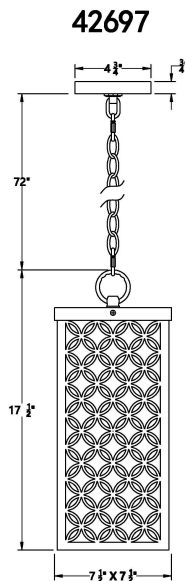

CLOVER, LED PENDANT

PRODUCT DETAILS

No.	:	42697-015
Product Color	:	BLACK
Product Material	:	POWDER COATING OVER GALVANIZED STEEL
Shade / Accent Colour	:	WHITE GLASS
Shade / Accent Material	:	GLASS
Length	:	7.5"
Width	:	7.5"
Diameter	:	7.5"
Height	:	17.5"

LIGHT SOURCE DETAILS

Light Source Type	:	INTEGRATED LED
Input Voltage	:	120V
Bulb Voltage	:	120V
Socket Type	:	LED
Total Wattage	:	37W
Initial Lumens	:	1100lm
Kelvin	:	3000K
CRI	:	90
Dimmable	:	Yes

OPTIONS AVAILABLE

ITEM NO.	FINISH	SHADE
42697-015	BLACK	WHITE GLASS
42697-021	AGED SILVER	WHITE GLASS

TECHNICAL DETAILS

Hanging Support Length	:	72"
Canopy / Backplate Length	:	4.75"
Canopy / Backplate Width	:	4.75"
Location	:	WET
Approval	:	