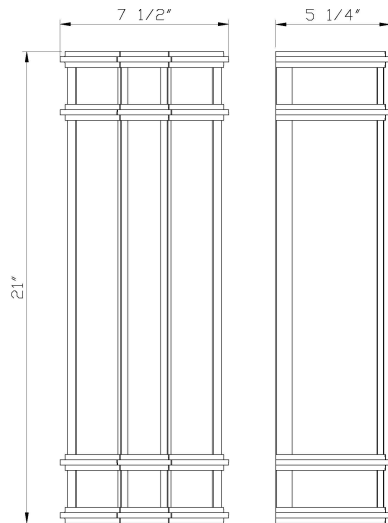

MONTE, LED WALL SCONCE

PRODUCT DETAILS

No.	:	42688-013
Product Color	:	SATIN BLACK
Product Material	:	DIE CAST ALUMINUM WITH WHITE GLASS PANEL
Shade / Accent Colour	:	WHITE GLASS
Shade / Accent Material	:	GLASS
Width	:	7.5"
Height	:	21"
Ext	:	5.25"

ITEM NO.	FINISH	SHADE
42688-013	SATIN BLACK	WHITE GLASS

TECHNICAL DETAILS

Canopy / Backplate Length	:	20.75"
Canopy / Backplate Height	:	1"
Canopy / Backplate Width	:	5.25"
Location	:	WET
Approval	:	

PROJECT INFORMATION