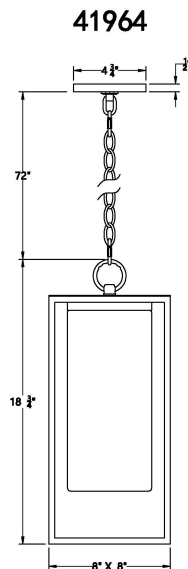

REN, 1 LT OUTDOOR HANGING

PRODUCT DETAILS

No.	:	41964-019
Product Color	:	SATIN BLACK
Product Material	:	POWDER COATING OVER GALVANIZED STEEL
Shade / Accent Colour	:	OPAL WHITE GLASS
Shade / Accent Material	:	GLASS
Length	:	8"
Width	:	8"
Height	:	18.75"

LIGHT SOURCE DETAILS

Number of Bulbs	:	1
Light Source Type	:	T10
Input Voltage	:	120V
Bulb Voltage	:	120V
Socket Type	:	E26
Wattage	:	60W
Total Wattage	:	60W
Bulb Included	:	No
Dimmable	:	No

OPTIONS AVAILABLE

ITEM NO.	FINISH	SHADE
41964-019	SATIN BLACK	OPAL WHITE GLASS

TECHNICAL DETAILS

Hanging Support Length	:	72"
Canopy / Backplate Length	:	4.75"
Canopy / Backplate Width	:	4.75"
Location	:	WET
Approval	:	

PROJECT INFORMATION