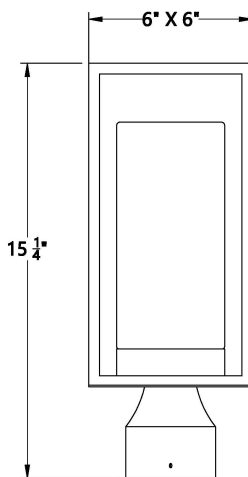

TECHNICAL DETAILS

Location	:	WET
Approval	:	

41963